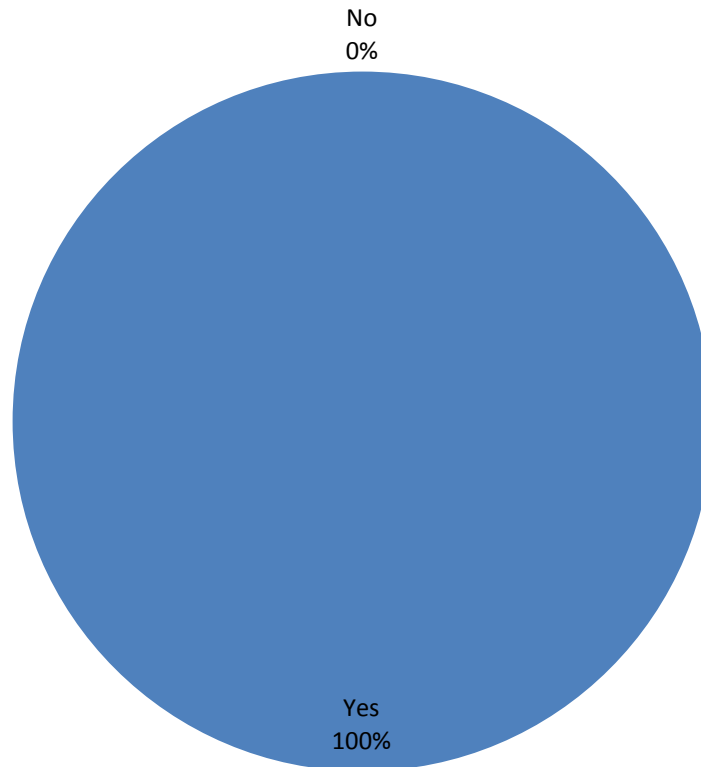

Crowmoor Primary School 2015 Safer Schools results

Do you feel that the School site is a safe site?

Crowmoor Primary School 2015 Safer Schools results

Do you feel that the site is tidy and welcoming?

Crowmoor Primary School 2015 Safer Schools results

Do you feel the visitor badges are well deployed during the school day?

Crowmoor Primary School 2015 Safer Schools results

Do you consider the current school and directional signage around the site to be good?