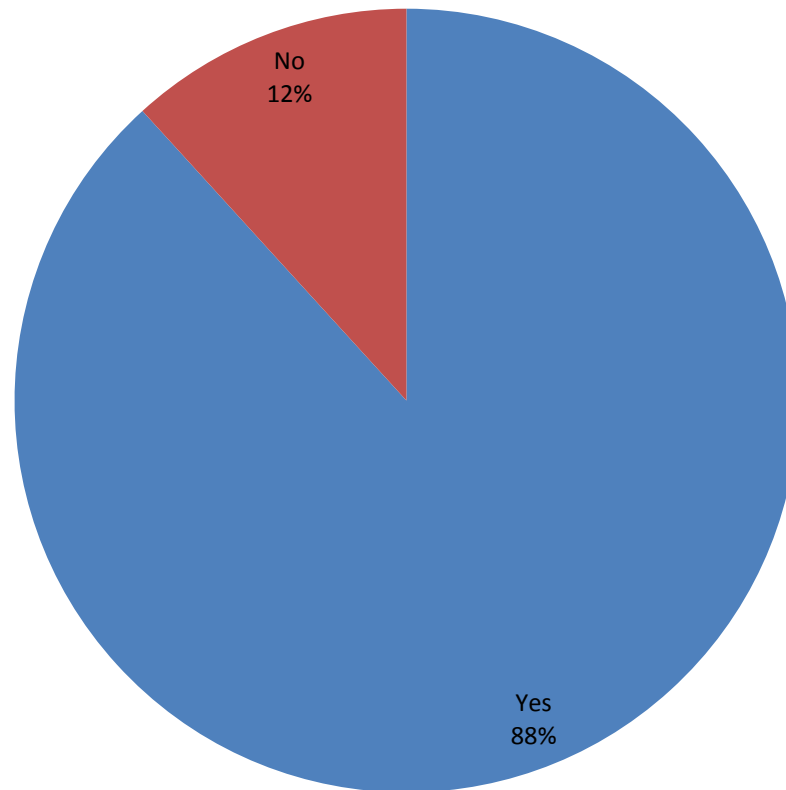

Crowmoor Primary School 2015 Safer Schools results

Do you feel that the School site is a safe site?

Crowmoor Primary School 2015 Safer Schools results

Do you feel that the site is tidy and welcoming?

Crowmoor Primary School 2015 Safer Schools results

Do you feel the visitor badges are well deployed during the school day?

Crowmoor Primary School 2015 Safer Schools results

Do you consider the current school and directional signage around the site to be good?