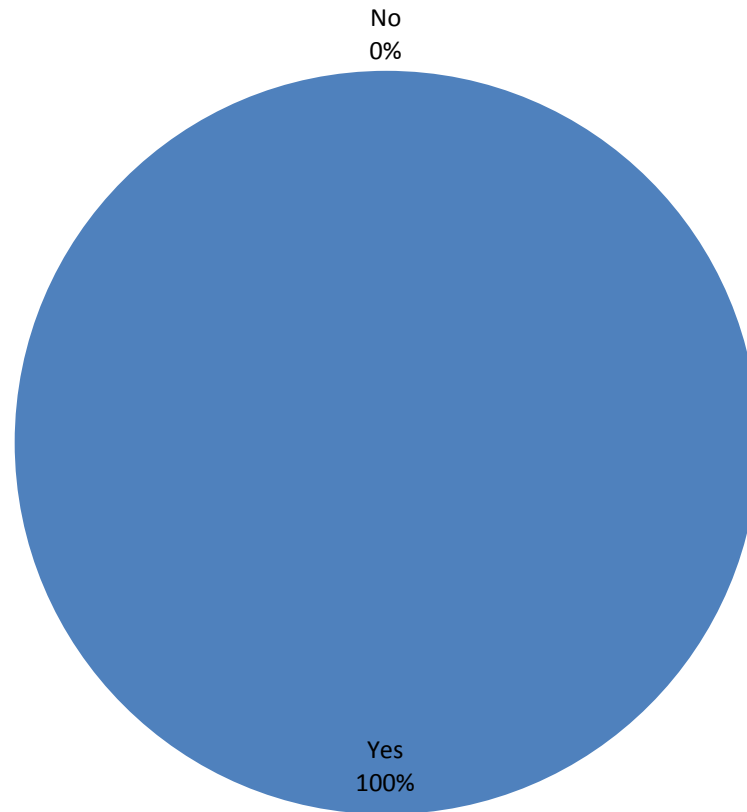

Crowmoor Primary School 2015 Safer Schools results

Do you feel that the School site is a safe site?

Crowmoor Primary School 2015 Safer Schools results

Do you feel that the site is tidy and welcoming?

Crowmoor Primary School 2015 Safer Schools results

Do you feel the visitor badges are well deployed during the school day?

Crowmoor Primary School 2015 Safer Schools results

Do you consider the current school and directional signage around the site to be good?