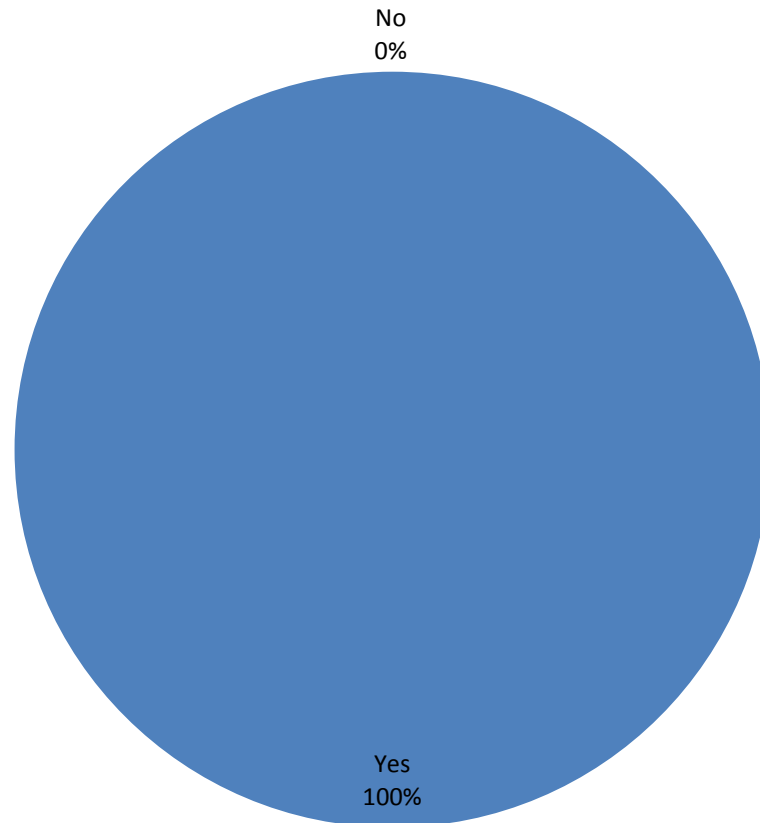

Crowmoor Primary School 2015 Safer Schools results

Do you feel that the School site is a safe site?

Crowmoor Primary School 2015 Safer Schools results

Do you feel that the site is tidy and welcoming?

Crowmoor Primary School 2015 Safer Schools results

Do you feel the visitor badges are well deployed during the school day?

Crowmoor Primary School 2015 Safer Schools results

Do you consider the current school and directional signage around the site to be good?