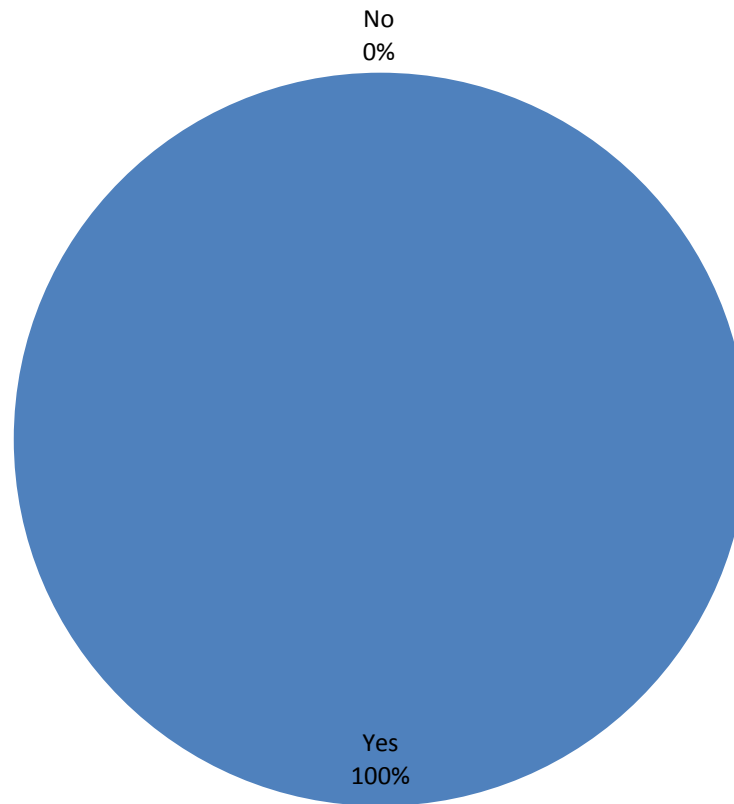

Do you feel the visitor badges are well deployed during the school day?

Crowmoor Primary School 2015 Safer Schools results

Do you consider the current school and directional signage around the site to be good?

Crowmoor Primary School 2015 Safer Schools results

Are you aware that as a parent visitor during the day, you should report to the school reception via the main entrance?

Crowmoor Primary School 2015 Safer Schools results